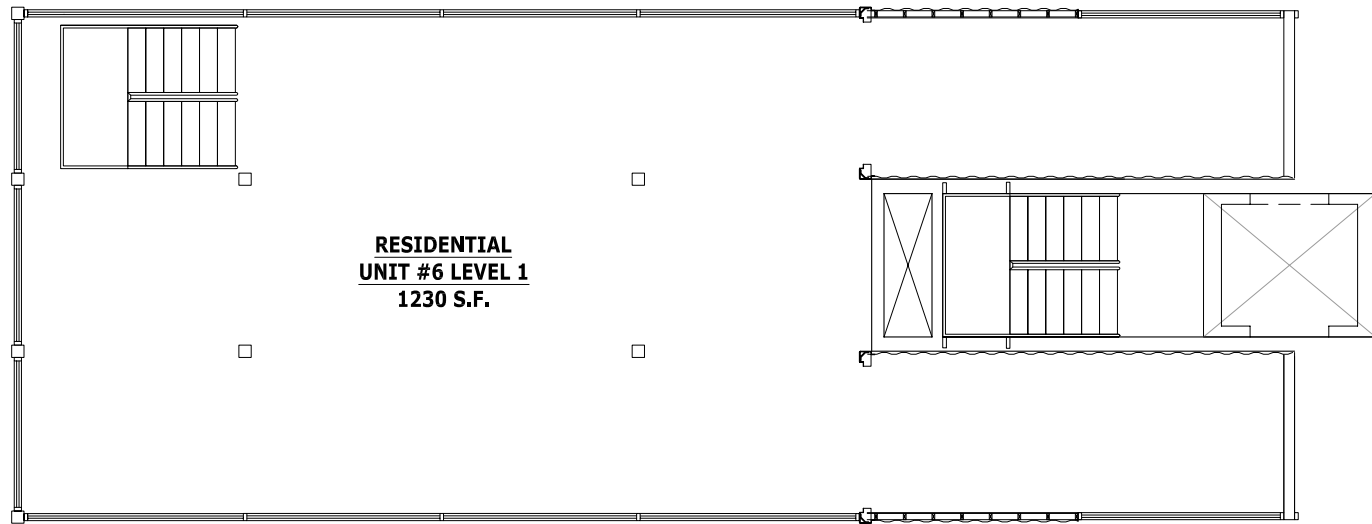

**RESIDENTIAL
UNIT #6 LEVEL 2
1210 S.F.**

0 5 10 15 20

SCALE (feet)

SIXTH FLOOR PLAN
SCALE: 1/4" = 1'-0"

**RESIDENTIAL
UNIT #6 LEVEL 1
1230 S.F.**

0 5 10 15 20

SCALE (feet)

FIFTH FLOOR PLAN
SCALE: 1/4" = 1'-0"