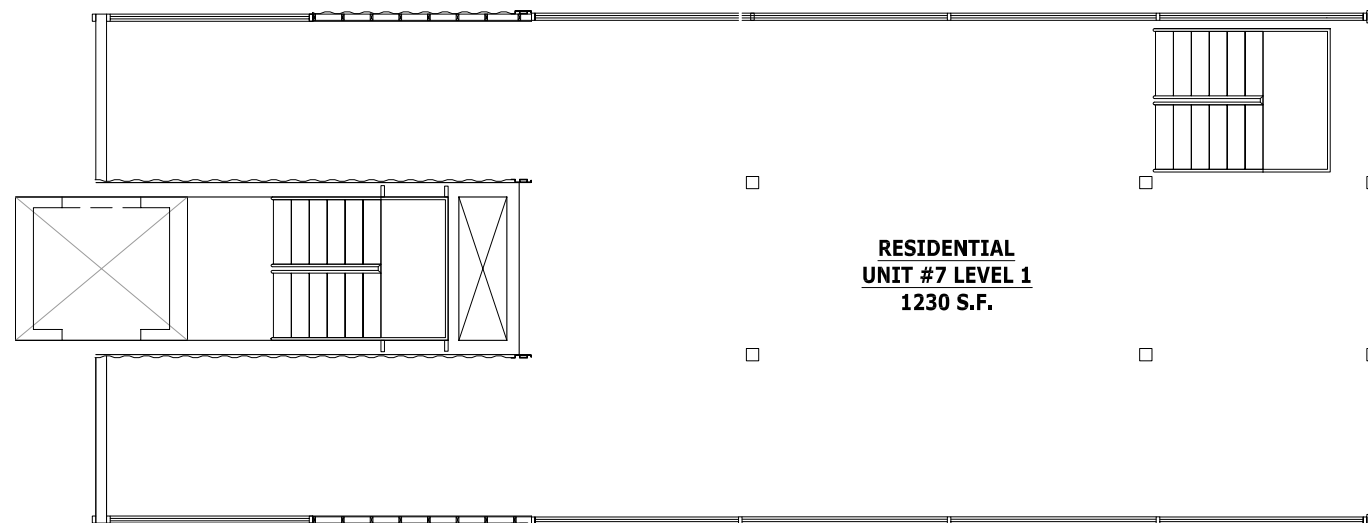

**RESIDENTIAL
UNIT #7 LEVEL 2
1210 S.F.**

0 5 10 15 20

SCALE (feet)

SIXTH FLOOR PLAN
SCALE: 1/4" = 1'-0"

**RESIDENTIAL
UNIT #7 LEVEL 1
1230 S.F.**

0 5 10 15 20

SCALE (feet)

FIFTH FLOOR PLAN
SCALE: 1/4" = 1'-0"